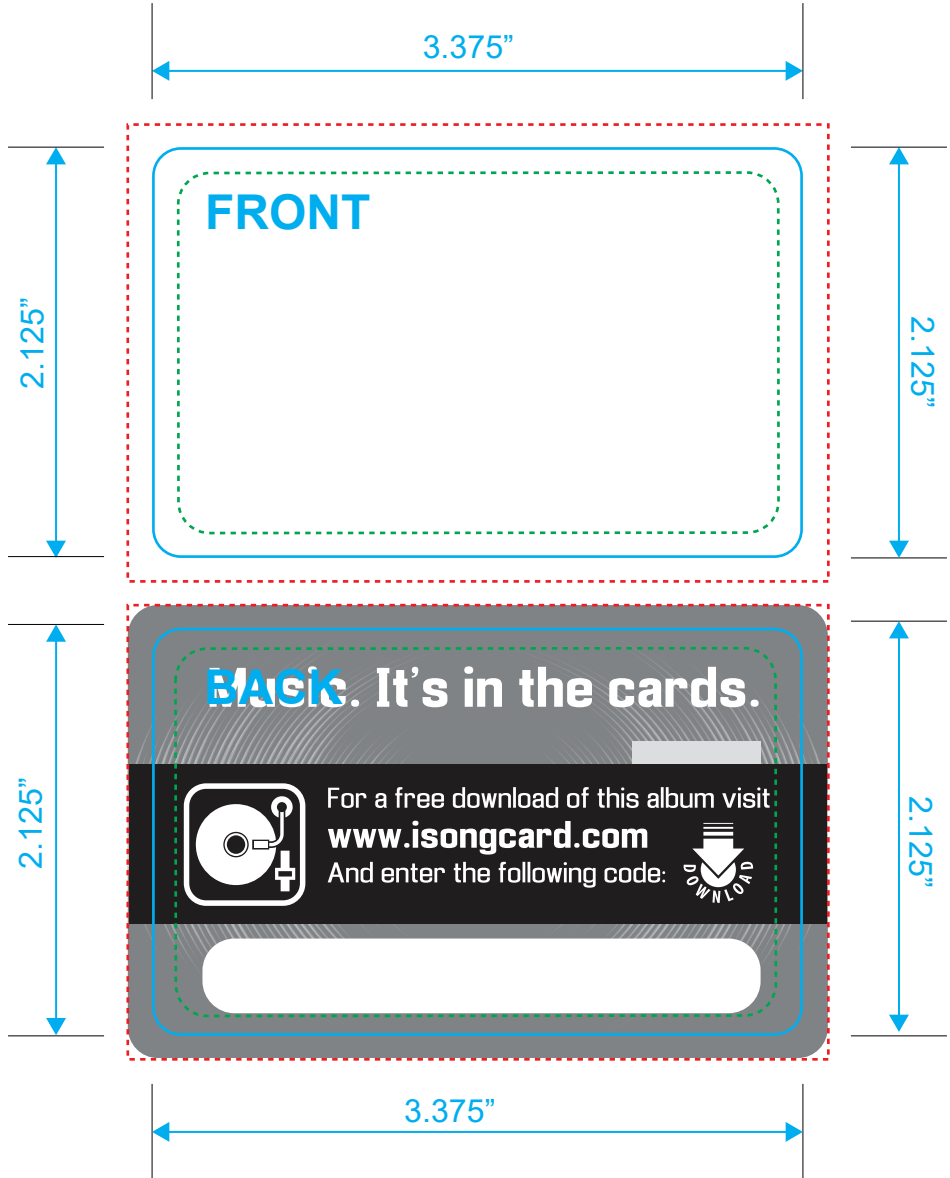

CR80 Card Vinyl

Reference: Plastic or Board

Style: CR80

Size: 3.375" x 2.125"

Type Safety

Bleed Line

Crop Line

This side UP for Portrait